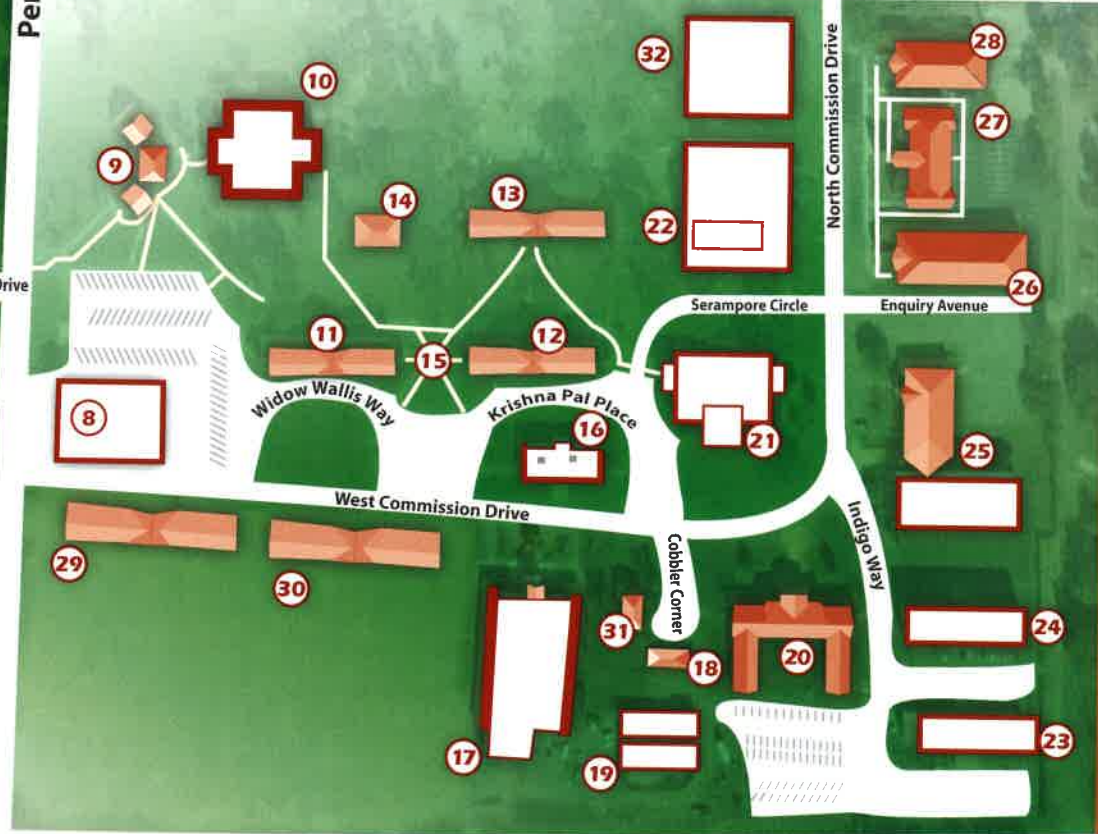

Penton Street

Tuscan Avenue

County Drive

1. Milton Wheeler Baseball Field
2. Joseph and Nancy Fail Softball Field
3. Soccer Practice Field
4. Soccer Field
5. Intramural Field
6. Donna Duck Wheeler Alumni House
7. Joseph and Nancy Fail School of Nursing
8. Clinton Gymnasium
9. Mary Ross Hall
10. Thomas Business Building
11. Johnson Hall
12. Ross Hall
13. Bass Hall
14. Donnell Hall
15. Mississippi Woman's College Plaza
16. McMillan Hall
17. Wilkes Dining Hall
18. Common Grounds
19. Maintenance
20. Lawrence Hall
21. Tatum Court
22. Thomas Fine Arts Building
23. Bryant Hall
24. Polk Hall
25. Green Science Hall
26. Smith-Rouse Library
27. Lorena R. Smith Education Hall
28. Fairchild Hall
29. Residential Hall
30. Residential Hall
31. Crawford Hall
32. Chain Garden

Campus Map
www.wmcarey.edu